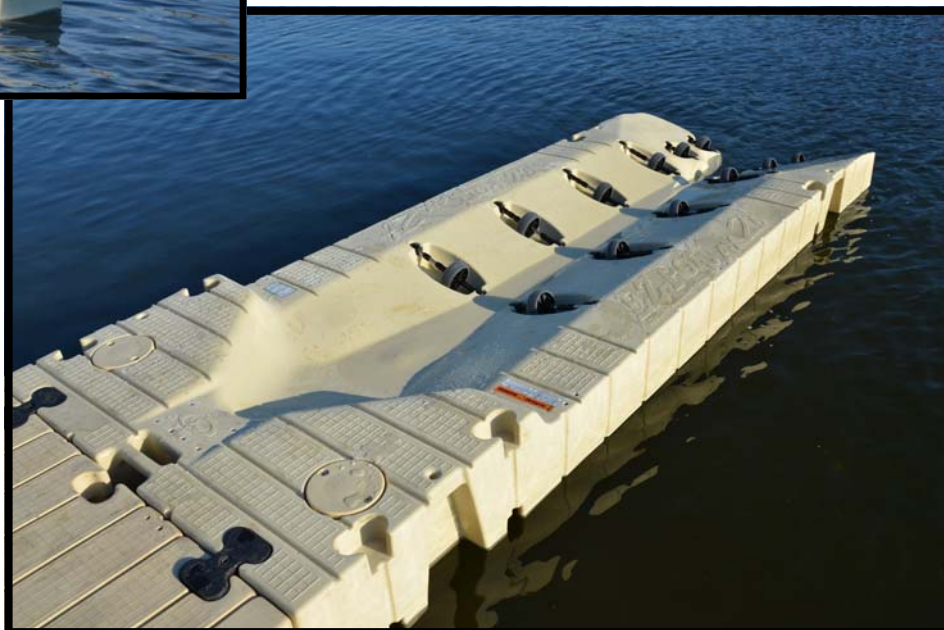

Product Announcement

EZ Dock Inc.
878 East Highway 60
Monett MO 65708

1-800-654-8168

www.ez-dock.com