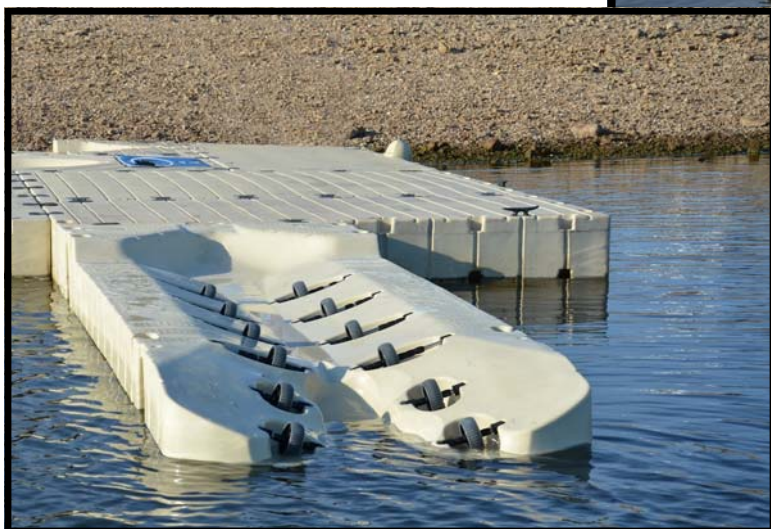

Product Announcement

EZ Dock Inc.
878 East Highway 60
Monett MO 65708

1-800-654-8168

www.ez-dock.com